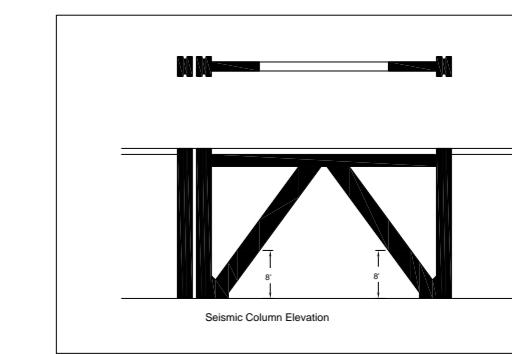

CEILING HEIGHT IS 25'
ALL ELECTRICAL COMES FROM CEILING
COLUMN DIMENSIONS = 2'6" x 3'4"
GAS SERVICE (LOW PRESSURE)